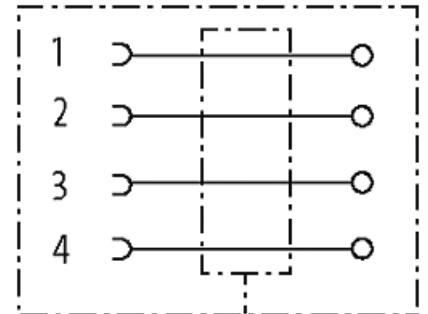

M8 FEMALE 0° SHIELDED WIREABLE SCREW TERM.4-pol. 0,14...0.5mm²

Female straight

M8, 4-pole

shielded

Screw terminals

Connection cross section: 0.14...0.5 mm²**Illustration**

Product may differ from Image

Form

Form 08671

General data

Pollution Degree	3
Temperature range	-40...+85 °C
Material (contact)	Gold plated bronze
Dimensions H×W×D	49×14×14 mm

Technical Data

Operating voltage	max. 60 V
Rated surge voltage	1.5 kV
Operating current per contact	max. 4 A
Material group	III
Connection cross section	0.14...0.5 mm ²
Sealing range (cable Ø)	4...5.5 mm
Protection	IP67 inserted and tightened (EN 60529)
Over voltage category	III

Commercial data

country of origin	DE
customs tariff number	85366990
EAN	4048879224468

eClass 27279221

Packaging unit 1

Sketch

Female

Product may differ from Image