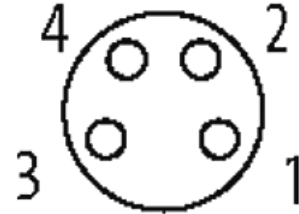

Form 08671

General data

Pollution Degree	3
Temperature range	-40...+85 °C
Material (contact)	Gold plated bronze
Dimensions H×W×D	49×14×14 mm

Technical Data

Operating voltage	max. 60 V
Rated surge voltage	1.5 kV
Operating current per contact	max. 4 A
Material group	III
Connection cross section	0.14...0.5 mm ²
Sealing range (cable Ø)	4...5.5 mm
Protection	IP67 inserted and tightened (EN 60529)
Over voltage category	III

Commercial data

country of origin	DE
customs tariff number	85366990
EAN	4048879224468

eClass 27279221

Packaging unit 1

Sketch

Female

Product may differ from Image