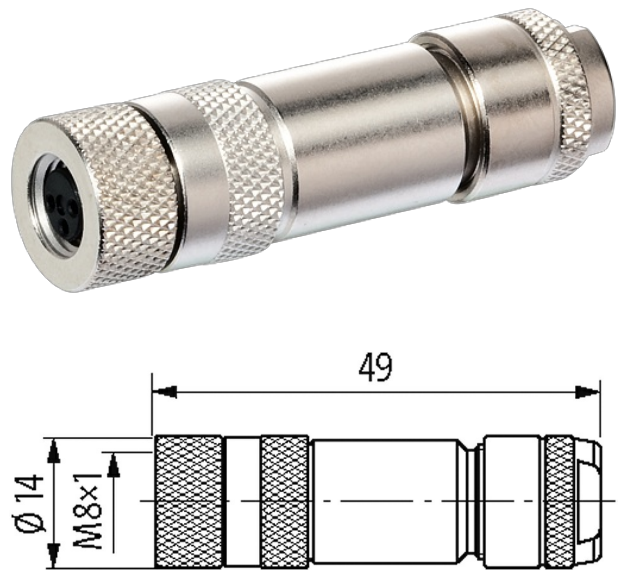

M8 FEMALE 0° SHIELDED WIREABLE SCREW TERM.4-pol. 0,14...0.5mm²

Female straight

M8, 4-pole

shielded

Screw terminals

Connection cross section: 0.14...0.5 mm²**Illustration**

Product may differ from Image

Form

Form 08671

General data

Pollution Degree	3
Temperature range	-40...+85 °C
Material (contact)	Gold plated bronze
Dimensions H×W×D	49×14×14 mm

Technical Data

Operating voltage	max. 60 V
Rated surge voltage	1.5 kV
Operating current per contact	max. 4 A
Material group	III
Connection cross section	0.14...0.5 mm ²
Sealing range (cable Ø)	4...5.5 mm
Protection	IP67 inserted and tightened (EN 60529)
Over voltage category	III

Commercial data

country of origin	DE
customs tariff number	85366990
EAN	4048879224468

eClass 27279221

Packaging unit 1

Sketch

Female

Product may differ from Image